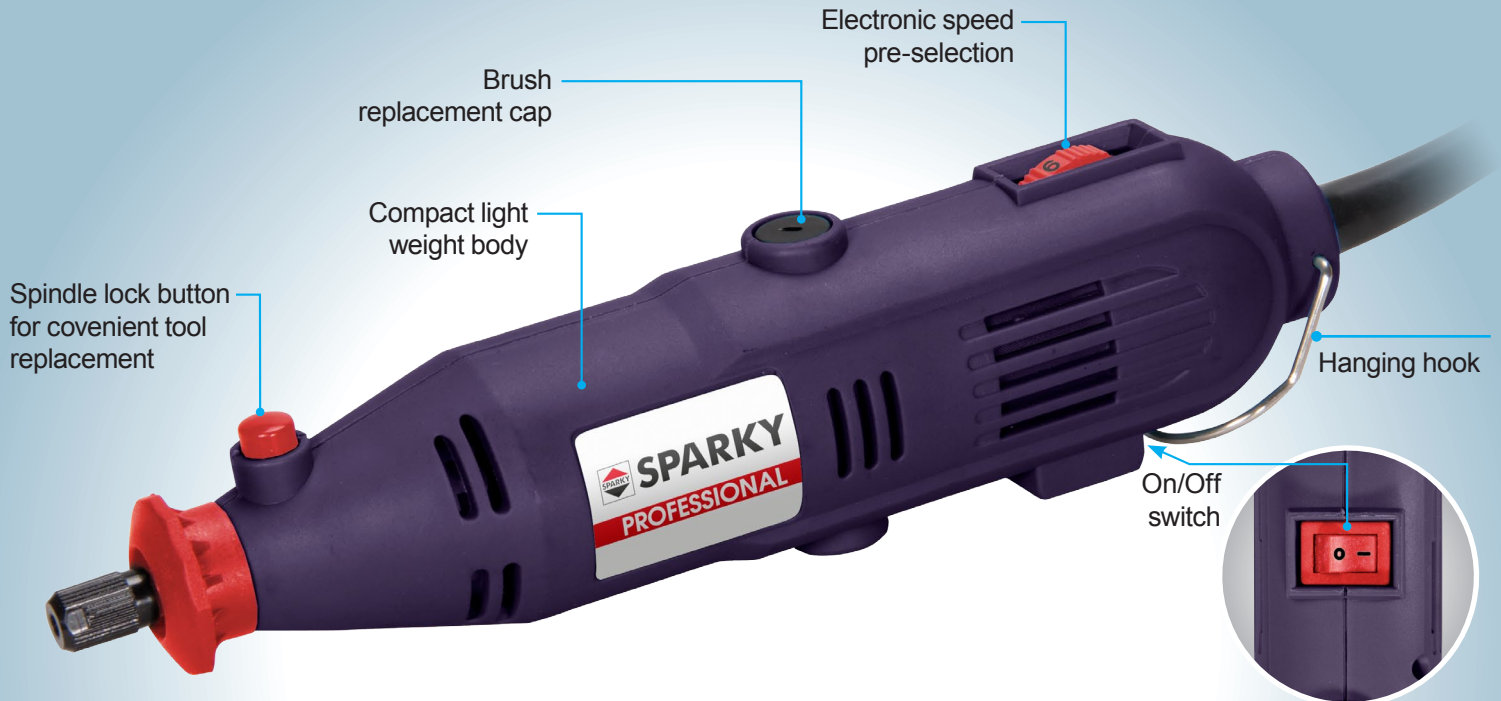

MK 135E

SPARKY

PROFESSIONAL

Rotary Tool

Comes complete with:

Carry case, Extender, Telescopic hanger, Hanger vice, Set of accessories and attachments.

Flexible Extender

Hanger vice

Telescopic hanger

Technical Data

Model:	MK 135E
Electronic speed pre-selection:	Yes
No load rpm:	10000–32000 min ⁻¹
Rated voltage:	230 V
Frequency:	50 Hz
Power input:	135 W
Weight:	600 g

SPARKY Power Tools GmbH
20, Leipziger Strasse
10117 Berlin, Germany
Tel.: +49 30 203916-0
Fax: +49 30 203916-66
E-mail: powertools@sparkygroup.com